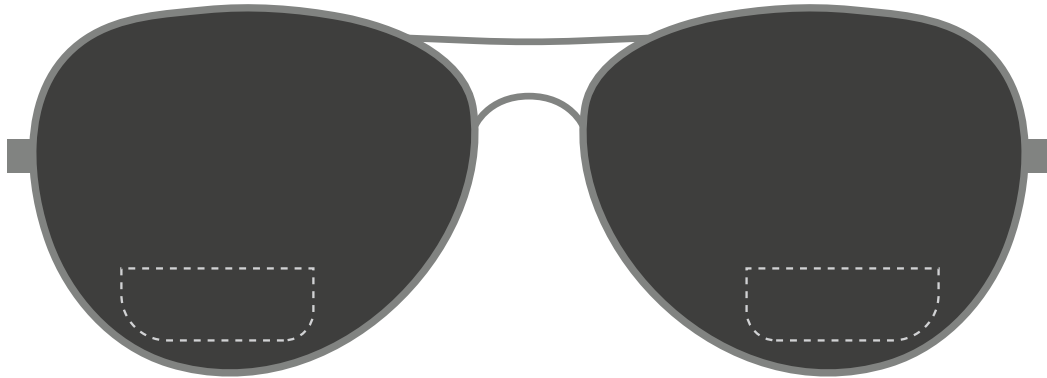

ITEM #SG104

Pad Print

STANDARD IMPRINT LOCATION

OPTIONAL IMPRINT LOCATION

IMPRINT SIZE: 1" x 0.375"